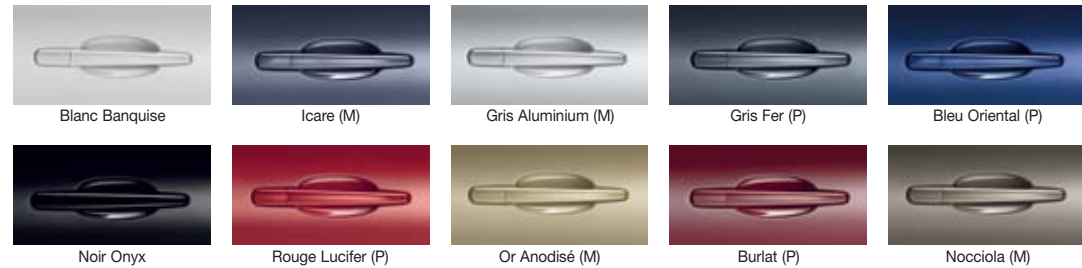

	2.0L Diesel Automatic	2.0L Petrol Automatic	2.0L Diesel Exclusive
OPTIONAL EQUIPMENT			
Metallic/Pearlescent Paint	○	○	○
Black Paint	○	○	○
Panoramic glass roof with screen (with RDS stereo radio/CD player/MP3 with 6 speakers and steering mounted controls)	○	○	○
Front & Rear parking sensors	—	—	○
Yellowstone Leather seats (only with Premium Pack Two)	—	—	○
Alcantara Matinal ilo Leather (only with Premium Pack One)	○	○	○
Colour Navigation pack (Citroën GPS NaviDrive with GSM hands-free telephone)	○	○	○
Multidisc CD Stacker	○	○	○
DVD in car entertainment package (two 7" screens for rear seat (row 2) passengers)	○	○	○

BODY COLOUR

(M): Metallic (P): Pearlescent

INTERIOR TRIM

Seat trims may be dependant on exterior body colours

Visit: www.citroen.com.au All Enquiries: 1800 804 747

● = Standard ○ = Option — = Not available