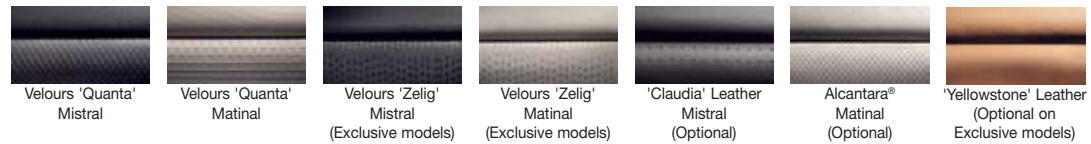

	2.0L Diesel Automatic	2.0L Petrol Automatic	2.0L Diesel Exclusive
OPTIONAL EQUIPMENT			
Metallic/Pearlescent Paint	○	○	○
Black Paint	○	○	○
Panoramic glass roof with screen (with RDS stereo radio/CD player/MP3 with 6 speakers and steering mounted controls)	○	○	○
Front & Rear parking sensors	—	—	○
Yellowstone Leather seats (only with Premium Pack Two)	—	—	○
Alcantara Matinal ilo Leather (only with Premium Pack One)	○	○	○
Colour Navigation pack (Citroën GPS NaviDrive with GSM hands-free telephone)	○	○	○
Multidisc CD Stacker	○	○	○
DVD in car entertainment package (two 7" screens for rear seat (row 2) passengers)	○	○	○

BODY COLOUR

(M): Metallic (P): Pearlescent

INTERIOR TRIM

Seat trims may be dependant on exterior body colours

Visit: www.citroen.com.au All Enquiries: 1800 804 747

● = Standard ○ = Option — = Not available